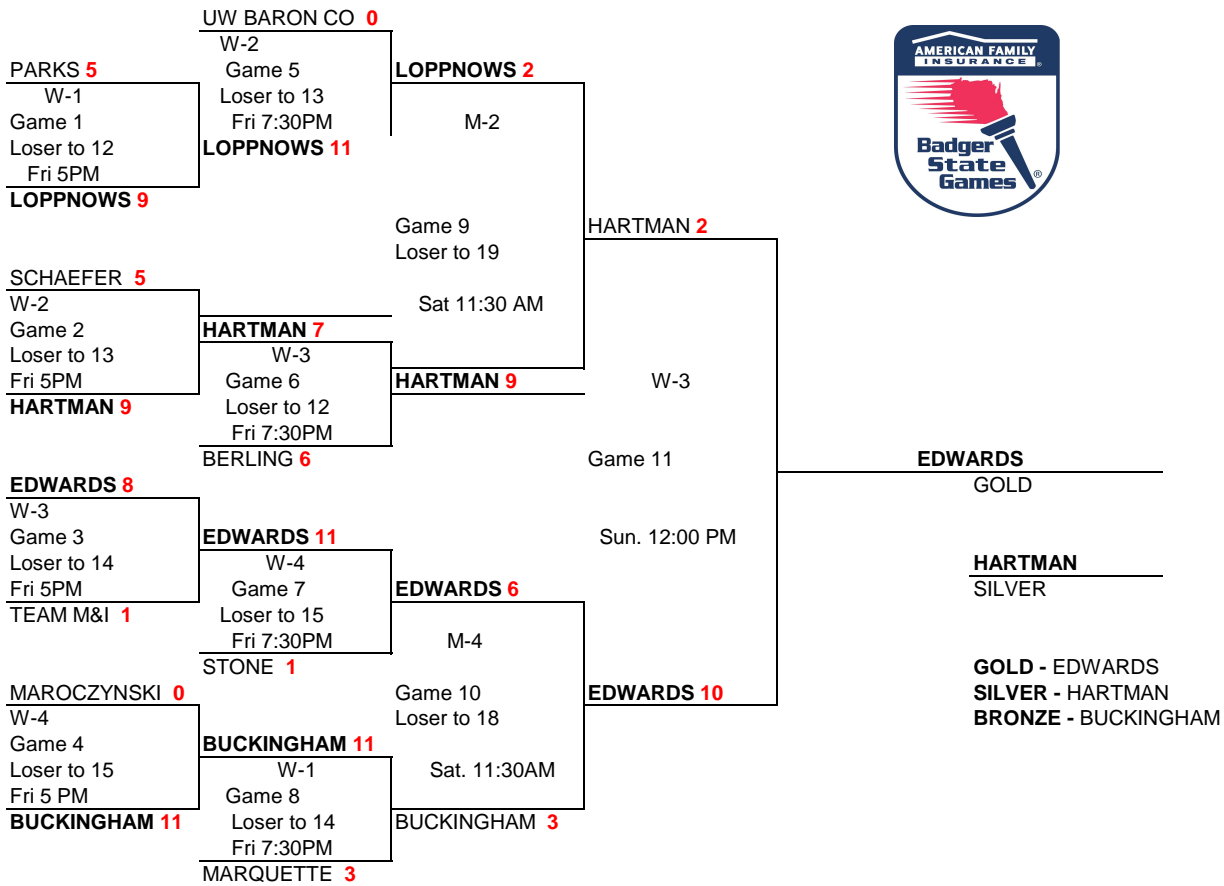

American Family Insurance Badger State Winter Games

CURLING
Men's Division

W- Wausau
M-Medford